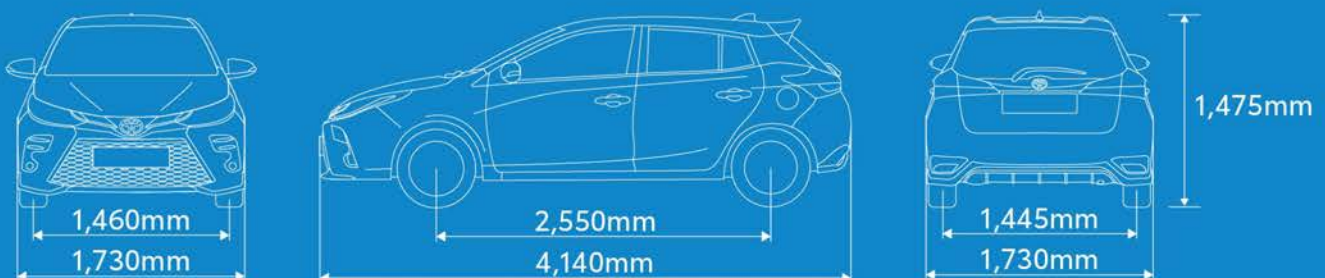

SPECIFICATIONS

		1.5G	1.5E
ENGINE			
Model		2NR-FE	
Type		4-cylinder, In-line, 16-valve, DOHC with Dual VVT-i	
Displacement	cc (mm)	1,496	
Max. output	PS / rpm	107 / 6,000	
Max. torque	Nm / rpm	140 / 4,200	
TRANSMISSION			
Type		Continuously Variable Transmission (CVT) with 7-speed Sport Sequential Shiftmatic mode	
CHASSIS			
Suspension Type	Front / Rear	MacPherson Strut with Stabiliser / Torsion Beam with Stabiliser	
Brakes	Front / Rear	Ventilated Disc / Solid Disc	Ventilated Disc / Drum
Tyres & Rims		195/50R16, Alloy	
Spare Tyre & Rim		195/50R16, Alloy	
Steering		Electric Power Steering (EPS)	
MEASUREMENTS			
Kerb Weight	kg	1,140	1,115
Fuel Tank Capacity	litre	42	
Minimum Turning Radius	m	5.1	
EXTERIOR			
Headlamps	Type	LED with Follow-me-home Function	
	Levelling	Manual	
Rear Combi Lamps	Type	LED	
Daytime Running Lights (DRL)		LED	
Door Outer Handle		Chrome Plated	Body Colour
Windshield Glass		Acoustic	
Front Grille		Colour with Plating	
Fog Lamps	Front / Rear	LED / With	
Wing Mirrors		Power-adjustable & Retractable with Turn Indicators and Auto Fold Function	
RFID		With	

DIMENSIONS