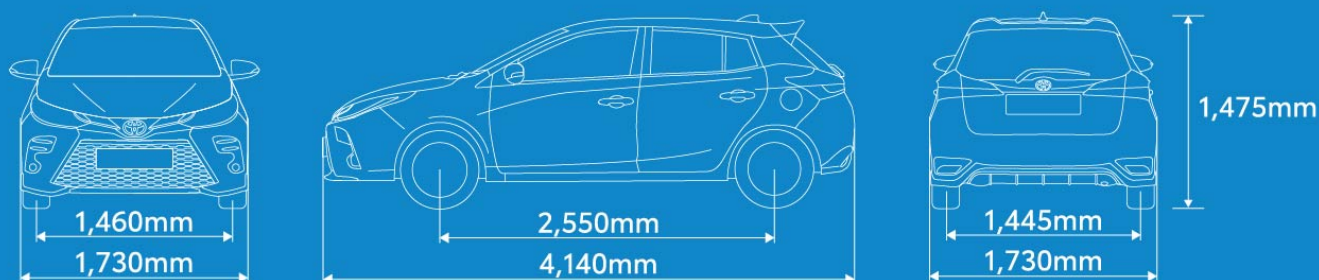

SPECIFICATIONS

		1.5G	1.5E
ENGINE			
Model		2NR-FE	
Type		4-cylinder, In-line, 16-valve, DOHC with Dual VVT-i	
Displacement	cc (mm)	1,496	
Max. output	PS / rpm	107 / 6,000	
Max. torque	Nm / rpm	140 / 4,200	
TRANSMISSION			
Type		Continuously Variable Transmission (CVT) with 7-speed Sport Sequential Shiftmatic mode	
CHASSIS			
Suspension Type	Front / Rear	MacPherson Strut with Stabiliser	Torsion Beam with Stabiliser
Brakes	Front / Rear	Ventilated Disc / Solid Disc	Ventilated Disc / Drum
Tyres & Rims		195/50R16, Alloy	
Spare Tyre & Rim		195/50R16, Alloy	
Steering		Electric Power Steering (EPS)	
MEASUREMENTS			
Kerb Weight	kg	1,140	1,115
Fuel Tank Capacity	litre	42	
Minimum Turning Radius	m	5.1	
EXTERIOR			
Headlamps	Type	LED with Follow-me-home Function	
	Levelling	Manual	
Rear Combi Lamps	Type	LED	
Daytime Running Lights (DRL)		LED	
Door Outer Handle		Chrome Plated	Body Colour
Windshield Glass		Acoustic	
Front Grille		Colour with Plating	
Fog Lamps	Front / Rear	LED / With	
Wing Mirrors		Power-adjustable & Retractable with Turn Indicators and Auto Fold Function	
RFID		With	

DIMENSIONS